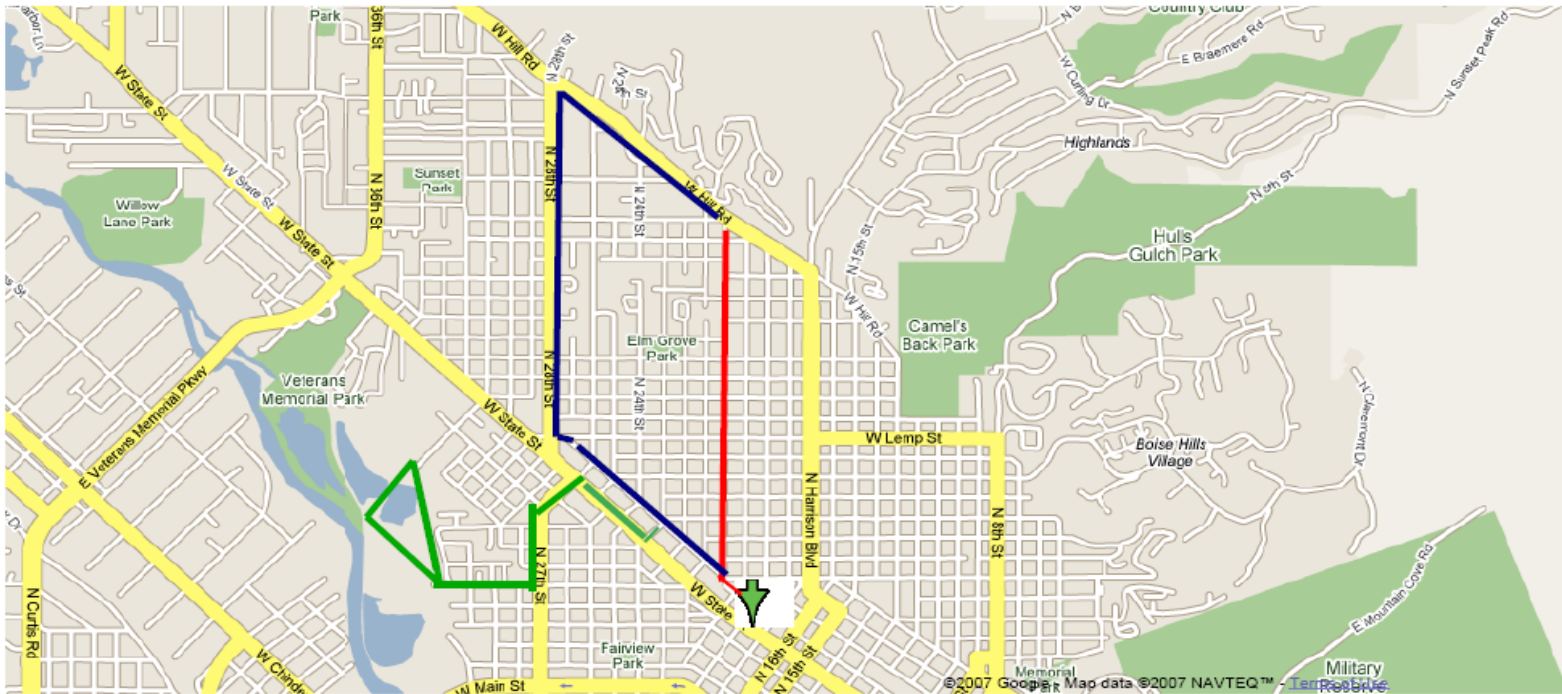

Address 1758 W State St  
Boise, ID 83702

Red line - 2.5 mile; from store run down 20th to Hill Rd and return

Blue Line - 4 mile rt; from store follow red line to Hill Rd over to 28th, down to Lemp, turn right onto Ellis and follow back to store

Green Line - 5 mile rt; from store follow blue line down Ellis to 23rd, run parallel to State St. to 27th, cross State St. at light, follow 27th along to Pleasanton to greenbelt, follow path along and around small pond, return to store same way